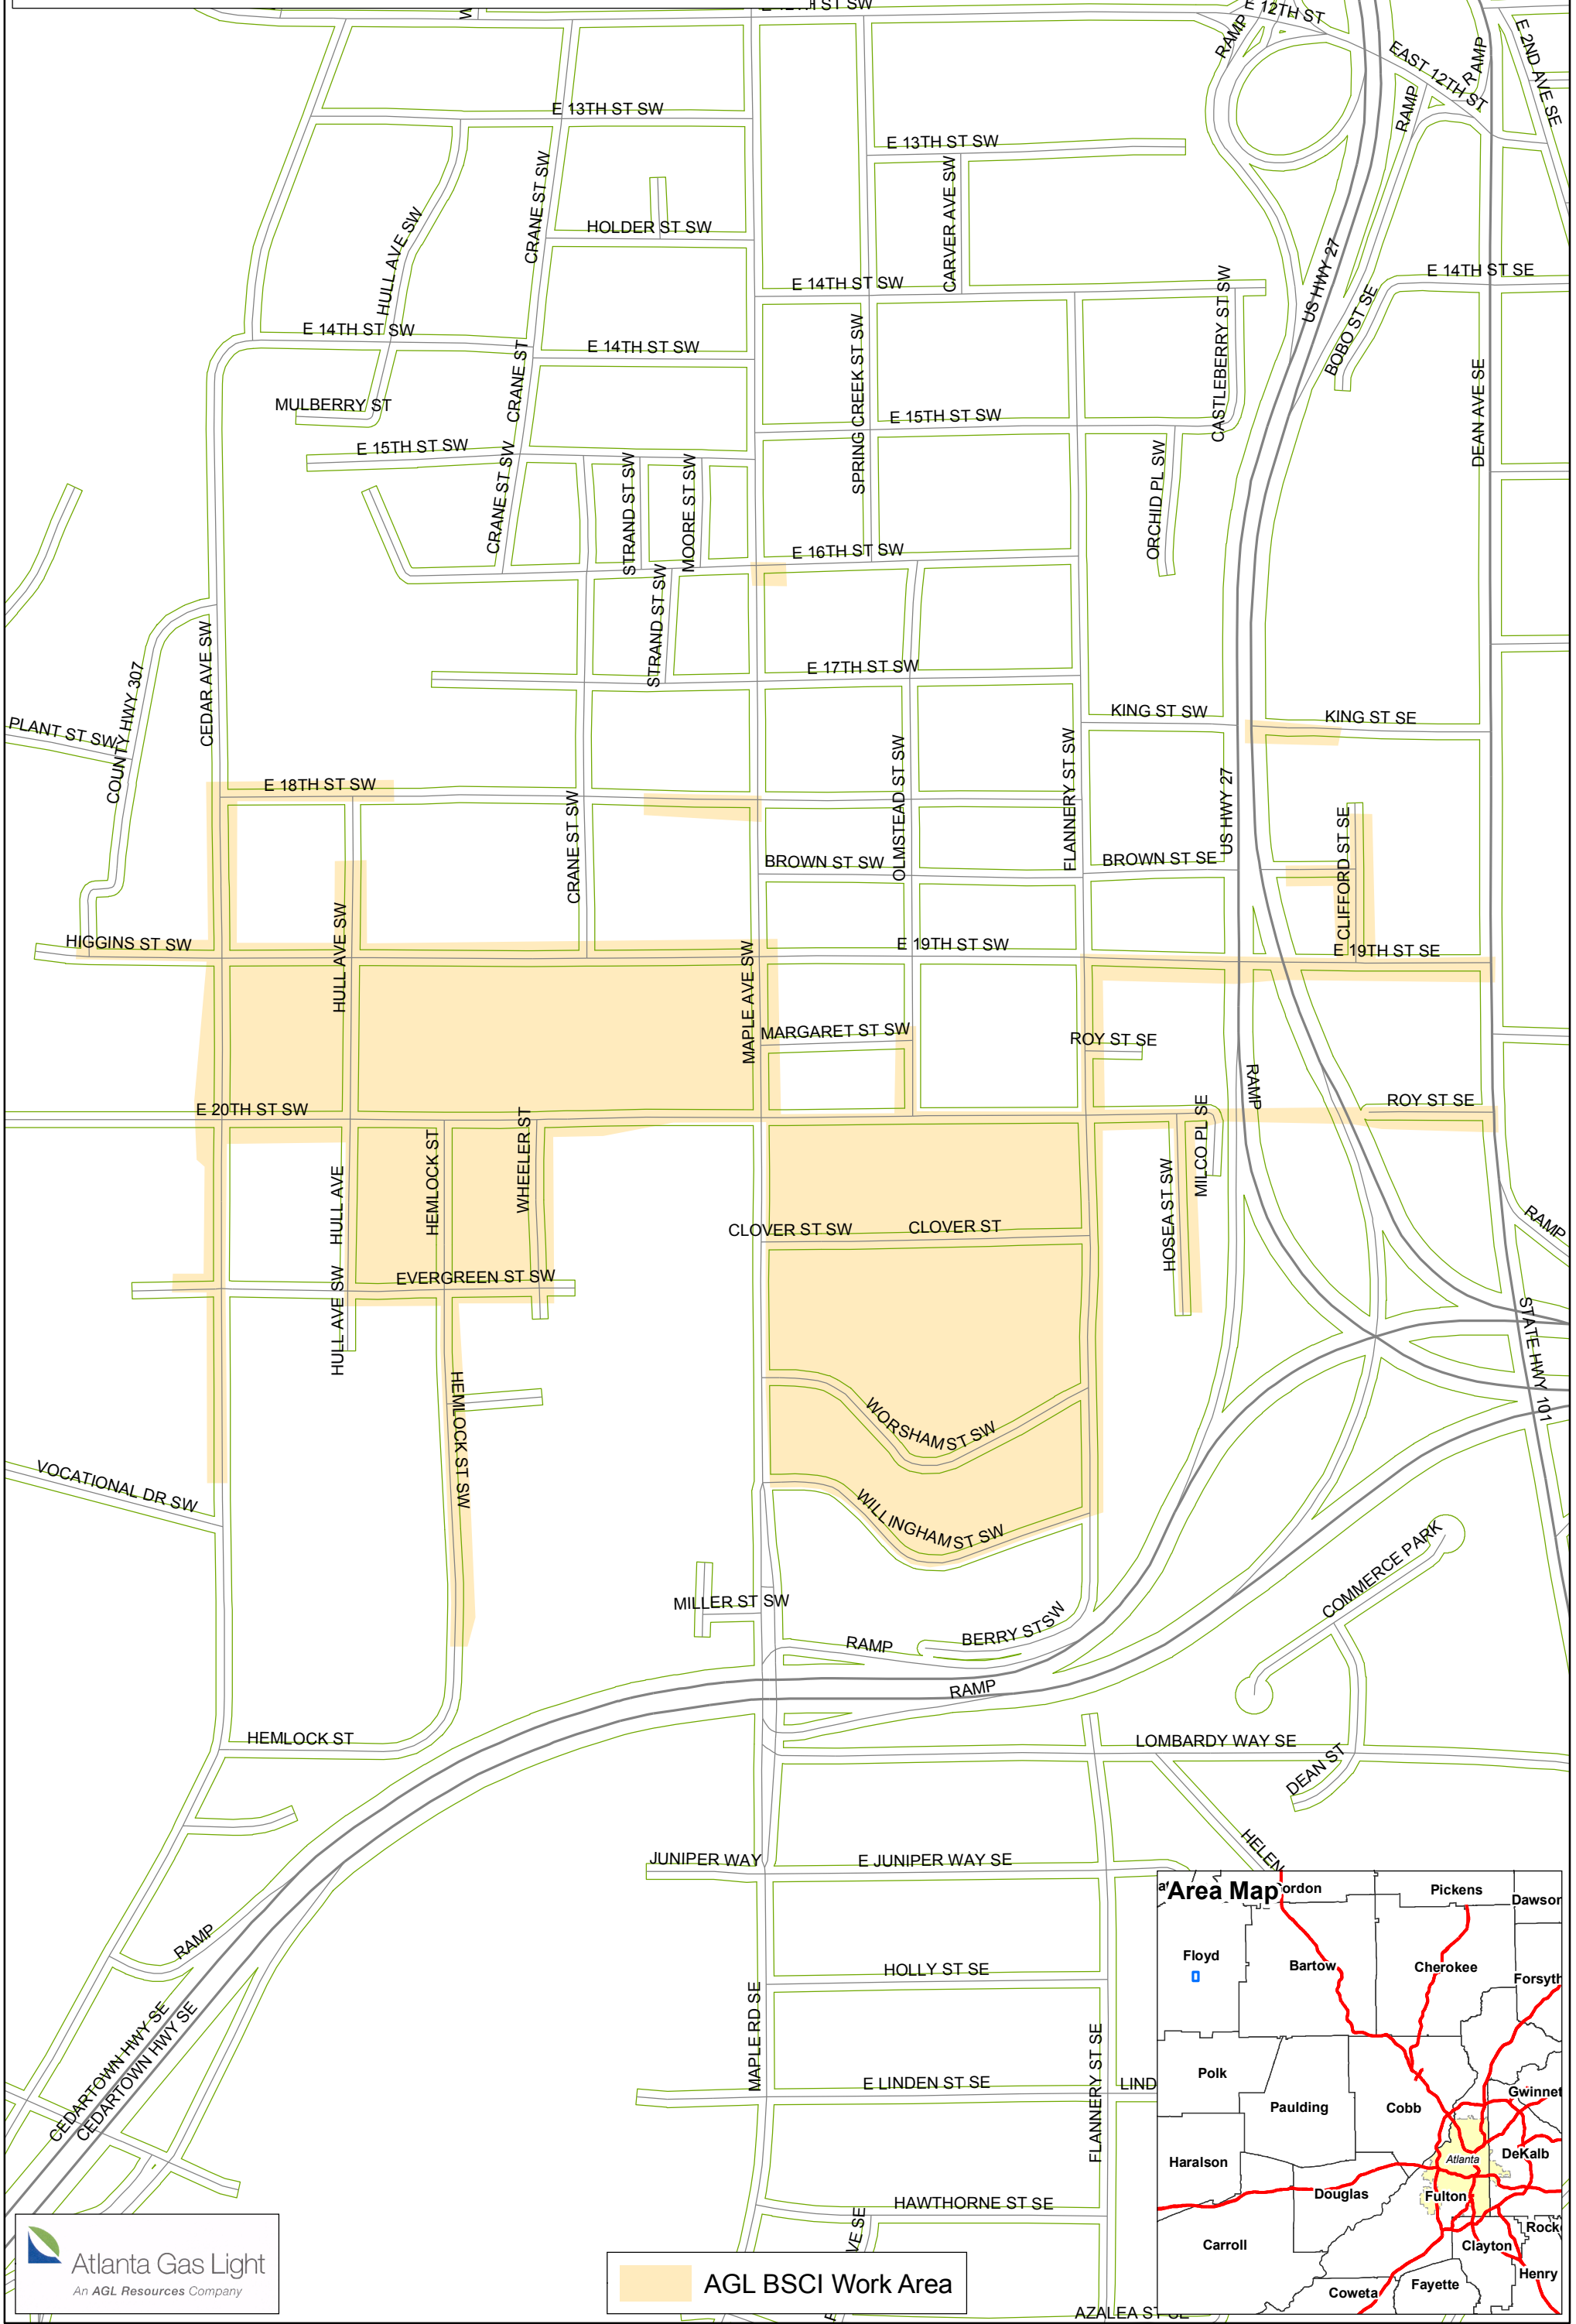

BSCI PRP Renewal Project 037251-3870

Rome E 20th St Area

AGL BSCI Work Area